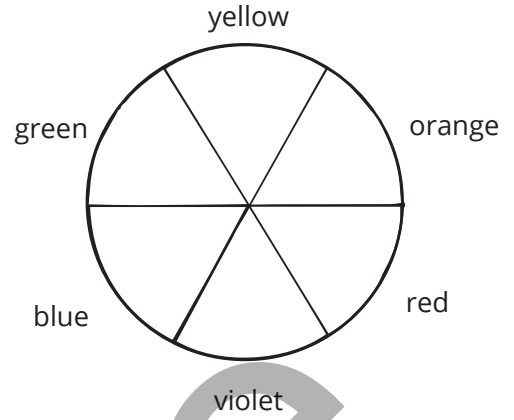

Paint Card #1: Primary Colors

Light Red

Medium Red

Dark Red

Color Wheel

Light Blue

Medium Blue

Dark Blue

Light Yellow Moon

Medium Yellow Moon

Dark Yellow Moon

Three Balloons

My Bedroom in Primary Colors

Paint Card #2: Secondary Colors

Secondary Colors

Light green lime

Light orange lime

Light purple plum

Green lime

Orange orange

Purple plum

Dark green lime

Dark orange orange

Dark purple plum